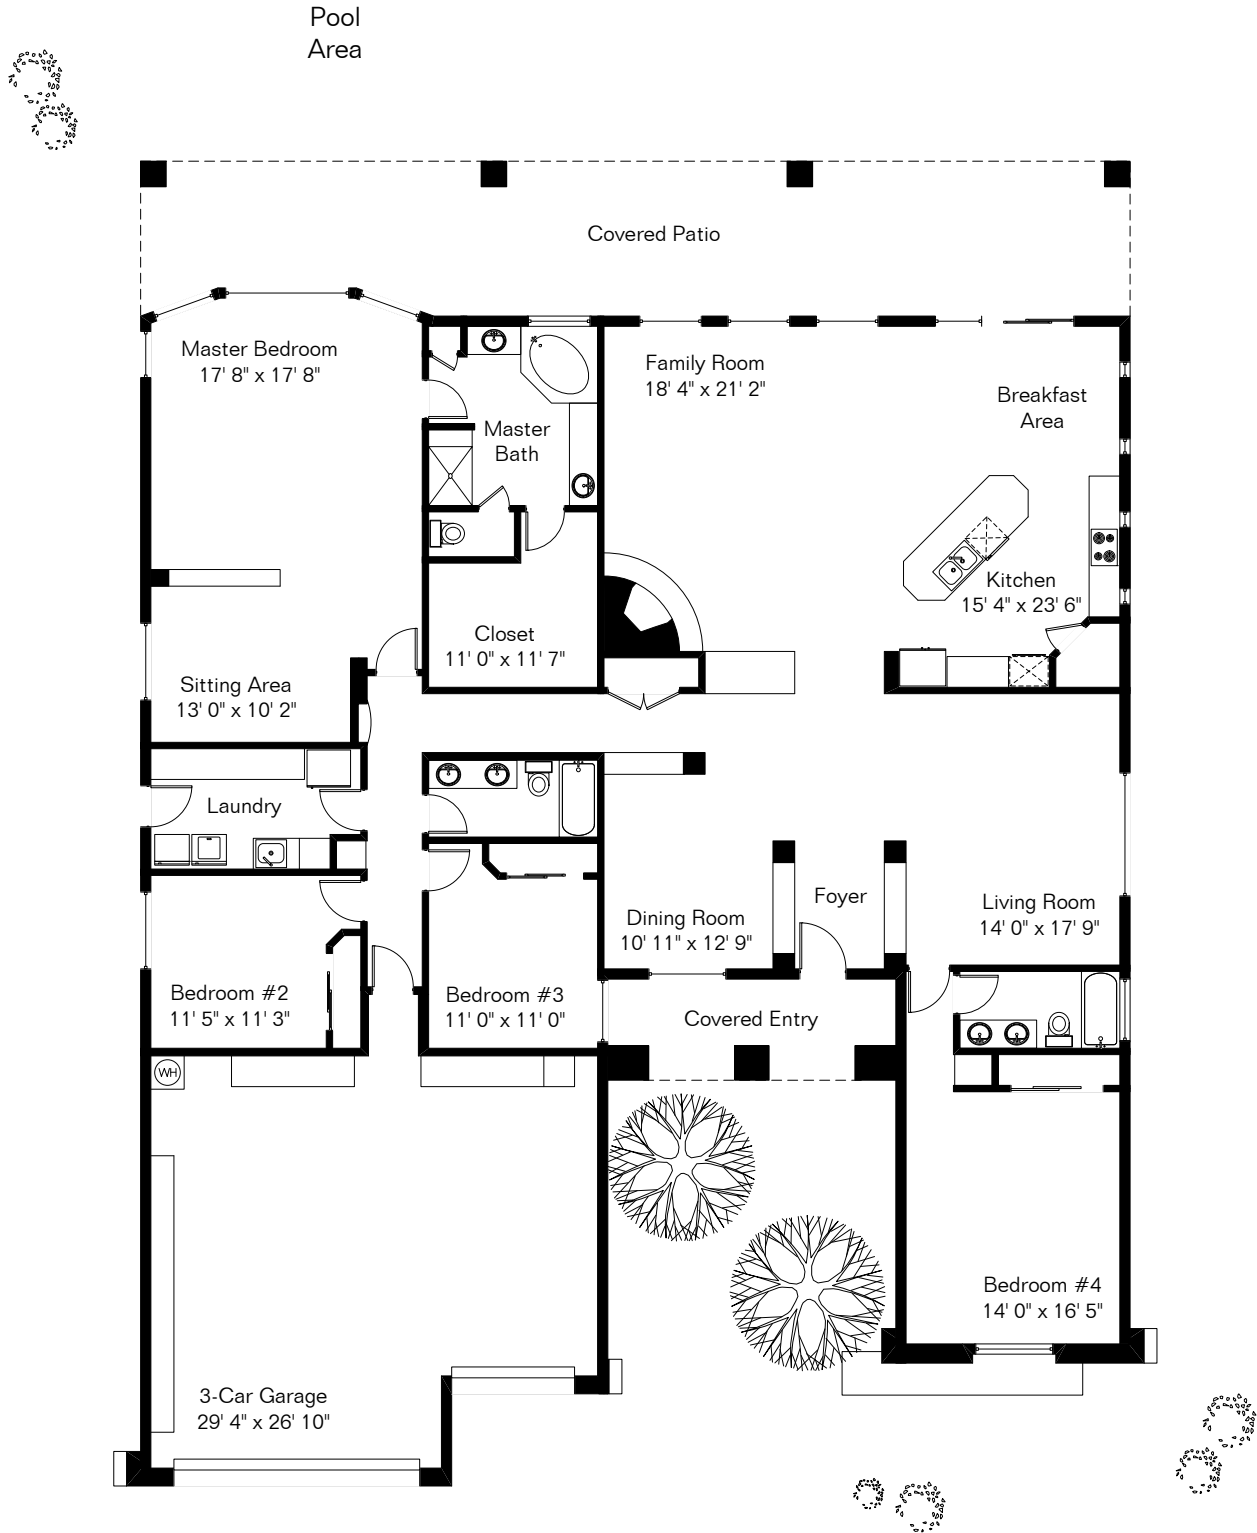

The square footages and room size information are deemed to be reliable but are not guaranteed and should be independently verified.

12707 N Morgan Ranch Rd

Site Visit August 2016

0 ft. 6 ft. 10 ft. 20 ft.

Living Area 3,327 Sq Ft
Garage 804 Sq Ft

Copyright 2016 Floor Plans First! LLC
All Rights Reserved.

www.FloorPlansFirst.com

Toll Free (877) 887-1500
Voice (520) 881-1500
Fax (520) 791-7701

Floor Plans First!
See the Floor Plan First!